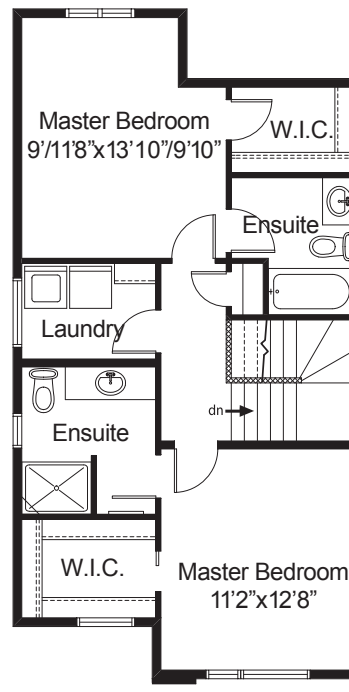

Abbey

1,308 sq. ft.
2 Bedroom
2.5 Bath

Abbey

Abbey

1,308 sq. ft.
2 Bedroom
2.5 Bath

Main Level
650 sq.ft.

Upper Level
658 sq.ft.

04.18