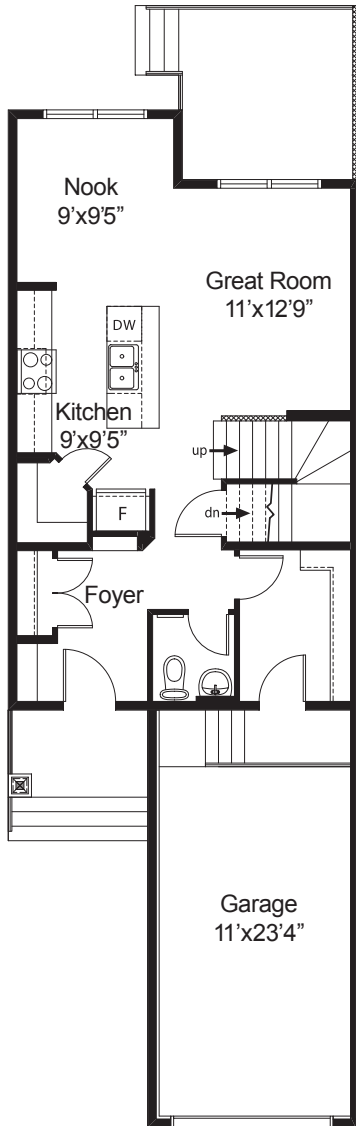

Abbey

1,308 sq. ft.
2 Bedroom
2.5 Bath

Abbey

Abbey

1,308 sq. ft.
2 Bedroom
2.5 Bath

Main Level
650 sq.ft.

Upper Level
658 sq.ft.

04.18