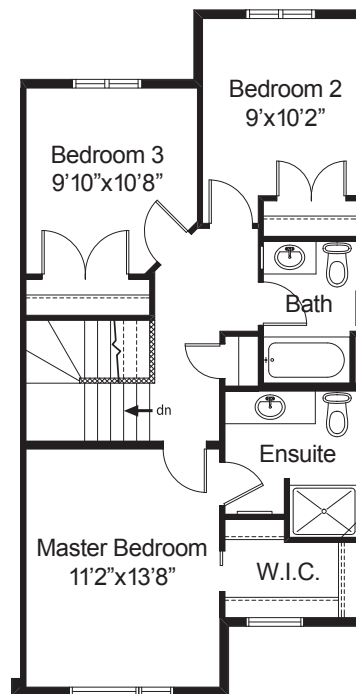

# Avalon

1,320 sq. ft.  
3 Bedroom  
2.5 Bath

# Avalon

1,320 sq. ft.  
3 Bedroom  
2.5 Bath

Main Level  
650 sq.ft.

Upper Level  
670 sq.ft.

04.18