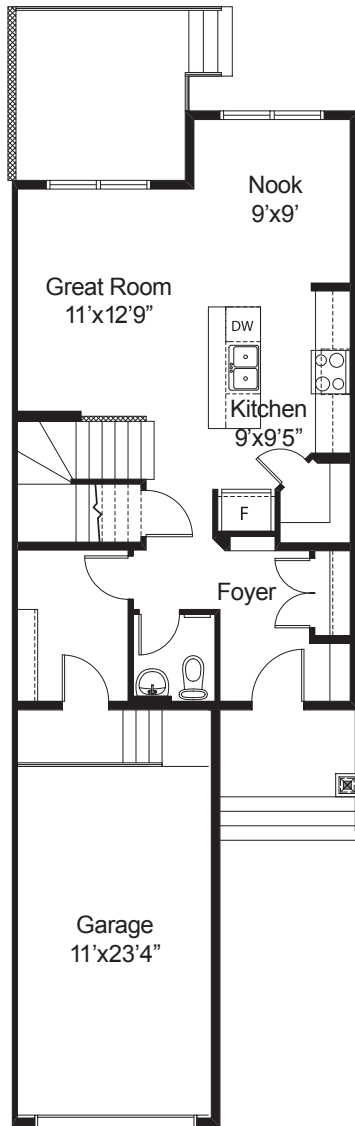

# Avalon

1,320 sq. ft.  
3 Bedroom  
2.5 Bath

# Avalon

1,320 sq. ft.  
3 Bedroom  
2.5 Bath

Main Level  
650 sq.ft.

Upper Level  
670 sq.ft.

04.18