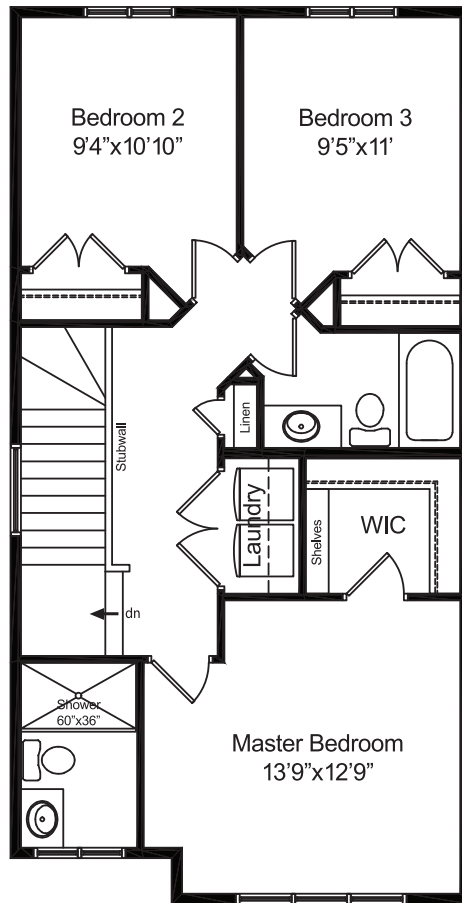

EncoreHomes.ca

The Bridgeport II

1,519 Sq. Ft. (+645 Suite)

3 Bedroom (+1 in Suite)

2.5 Bath (+1 in Suite)

The Bridgeport II

1,519 Sq. Ft. (+645 Suite)

Expect to be Impressed!

TEL: 780-472-8362
FAX: 780-472-8343

info@encorehomes.ca
EncoreHomes.ca

11344 - 119 Street
Edmonton, AB T5G 2X4

The Bridgeport II

1,519 Sq. Ft. (+645 Suite)

Main Level
799 sq.ft.

Upper Level
720 sq.ft.

Secondary Suite
645 sq.ft.

NOTE: Floor Plan documents are for sample purposes only. Elevations, dimensions, and layout are all subject to change without notice. Please contact us for details specific to actual properties.

Expect to be Impressed!