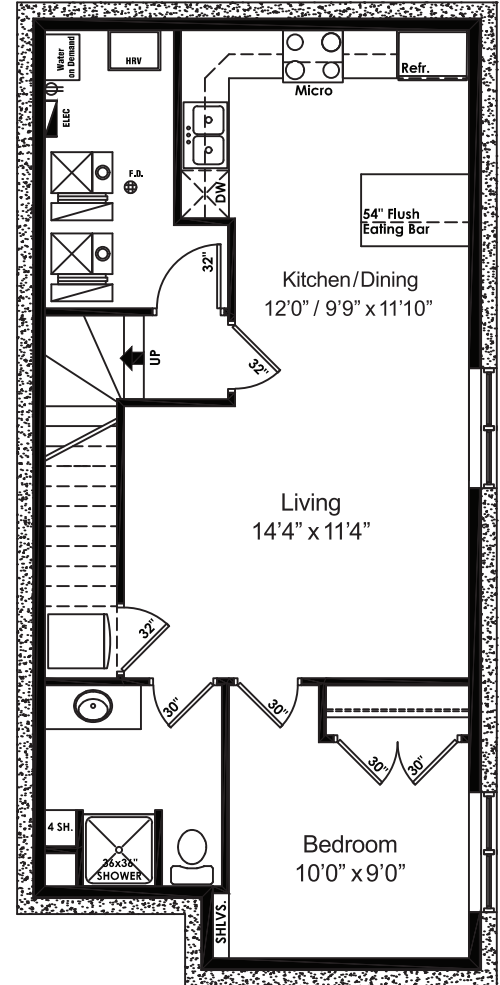

EncoreHomes.ca

The Bridgeport II

1,519 Sq. Ft. (+645 Suite)

3 Bedroom (+1 in Suite)

2.5 Bath (+1 in Suite)

The Bridgeport II

1,519 Sq. Ft. (+645 Suite)

Expect to be Impressed!

TEL: 780-472-8362
FAX: 780-472-8343

info@encorehomes.ca
EncoreHomes.ca

11344 - 119 Street
Edmonton, AB T5G 2X4

The Bridgeport II

1,519 Sq. Ft. (+645 Suite)

Main Level
799 sq.ft.

Upper Level
720 sq.ft.

Secondary Suite
645 sq.ft.

NOTE: Floor Plan documents are for sample purposes only. Elevations, dimensions, and layout are all subject to change without notice. Please contact us for details specific to actual properties.

Expect to be Impressed!