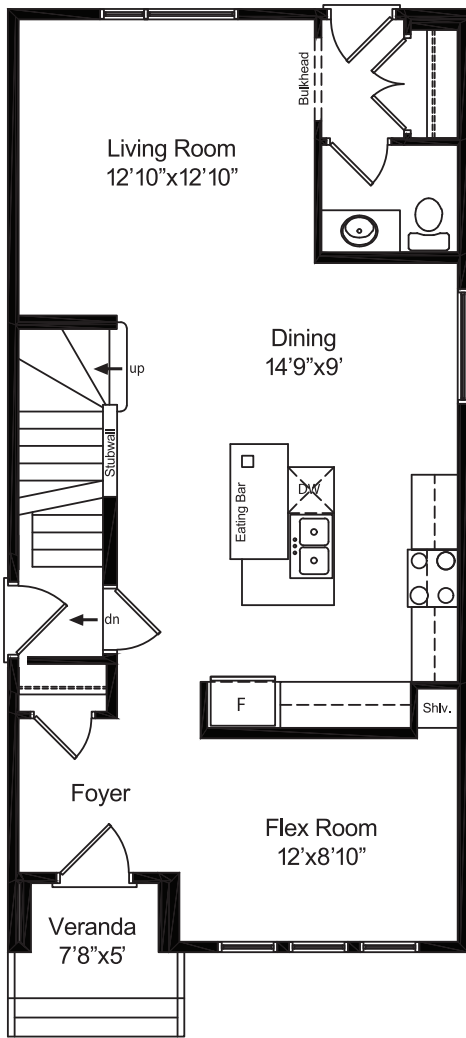

EncoreHomes.ca

The Bridgeport II

1,519 Sq. Ft. (+645 Suite)

3 Bedroom (+1 in Suite)

2.5 Bath (+1 in Suite)

The Bridgeport II

1,519 Sq. Ft. (+645 Suite)

Expect to be Impressed!

TEL: 780-472-8362
FAX: 780-472-8343

info@encorehomes.ca
EncoreHomes.ca

11344 - 119 Street
Edmonton, AB T5G 2X4

The Bridgeport II

1,519 Sq. Ft. (+645 Suite)

Main Level
799 sq.ft.

Upper Level
720 sq.ft.

Secondary Suite
645 sq.ft.

NOTE: Floor Plan documents are for sample purposes only. Elevations, dimensions, and layout are all subject to change without notice. Please contact us for details specific to actual properties.

Expect to be Impressed!