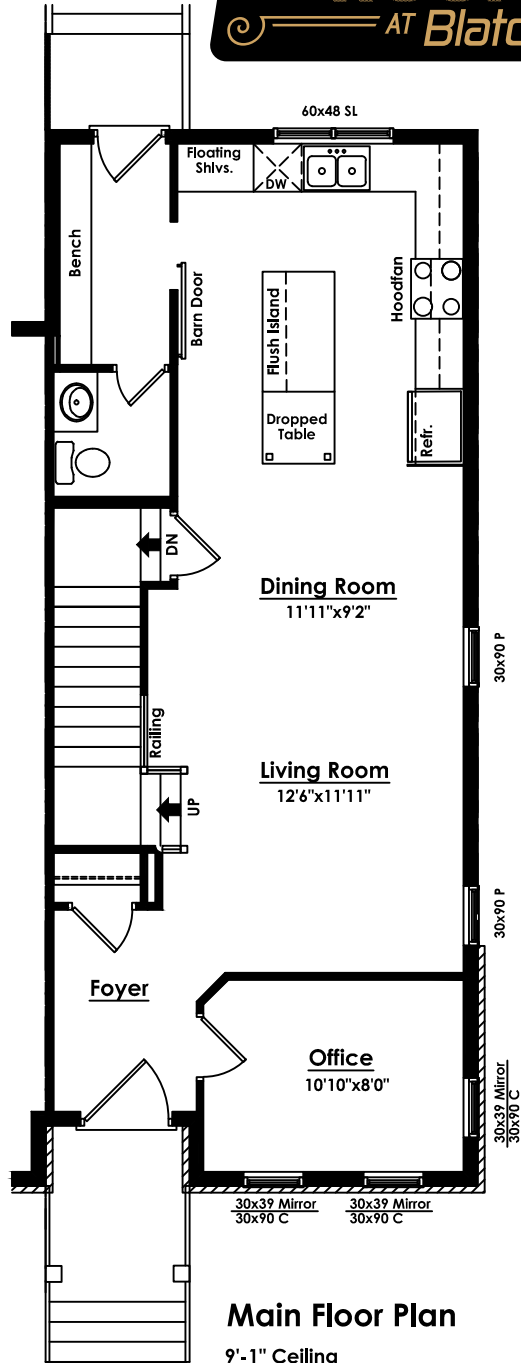

THE BROOKLYN AT Blatchford

UNIT A2 – 1,500 sq.ft.

ENCOREHOMES.CA

THE BROOKLYN

AT Blatchford

Blatchford
The Brooklyn at Blatchford
UNIT A2

UNIT A2

END UNIT

FULL UNFINISHED BASEMENT

9' CEILINGS

3 BEDROOMS

GRANITE COUNTER-TOPS

PRIVATE BALCONY

NOTE: This document is for sample purposes only. Specifications, elevations, dimensions, and layout are all subject to change without notice. Please contact us for details specific to actual properties.