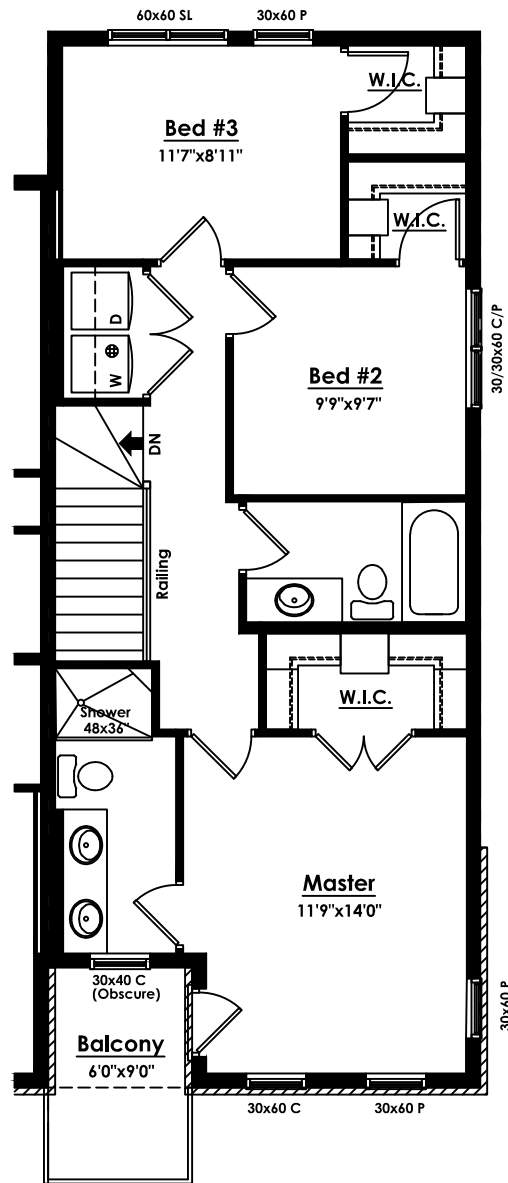

THE BROOKLYN AT Blatchford

UNIT A2 – 1,500 sq.ft.

ENCOREHOMES.CA

THE BROOKLYN

AT Blatchford

Blatchford
The Brooklyn at Blatchford
UNIT A2

UNIT A2

END UNIT

FULL UNFINISHED BASEMENT

9' CEILINGS

3 BEDROOMS

GRANITE COUNTER-TOPS

PRIVATE BALCONY

NOTE: This document is for sample purposes only. Specifications, elevations, dimensions, and layout are all subject to change without notice. Please contact us for details specific to actual properties.