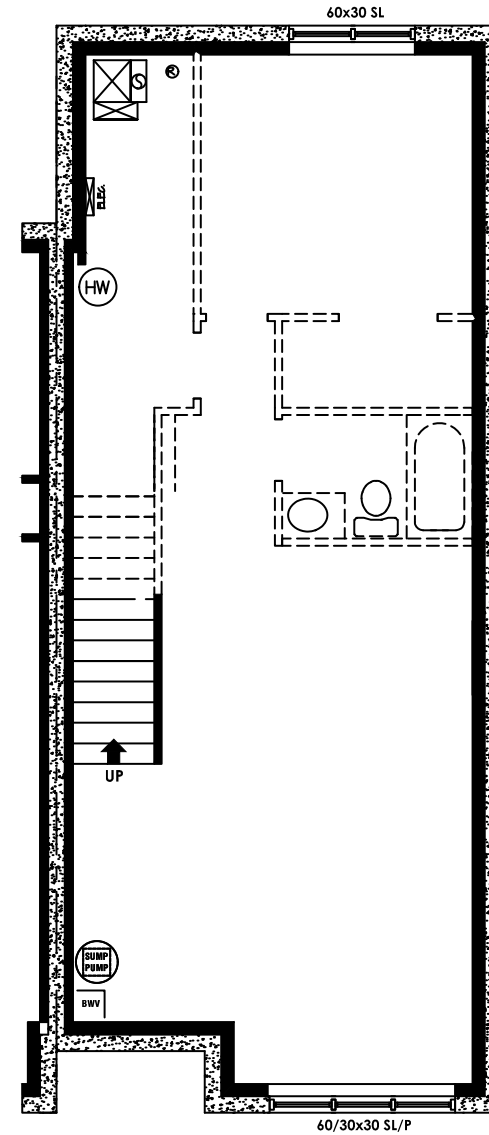

THE BROOKLYN AT Blatchford

UNIT A2 – 1,500 sq.ft.

ENCOREHOMES.CA

THE BROOKLYN

AT Blatchford

Blatchford
The Brooklyn at Blatchford
UNIT A2

UNIT A2

END UNIT

FULL UNFINISHED BASEMENT

9' CEILINGS

3 BEDROOMS

GRANITE COUNTER-TOPS

PRIVATE BALCONY

NOTE: This document is for sample purposes only. Specifications, elevations, dimensions, and layout are all subject to change without notice. Please contact us for details specific to actual properties.