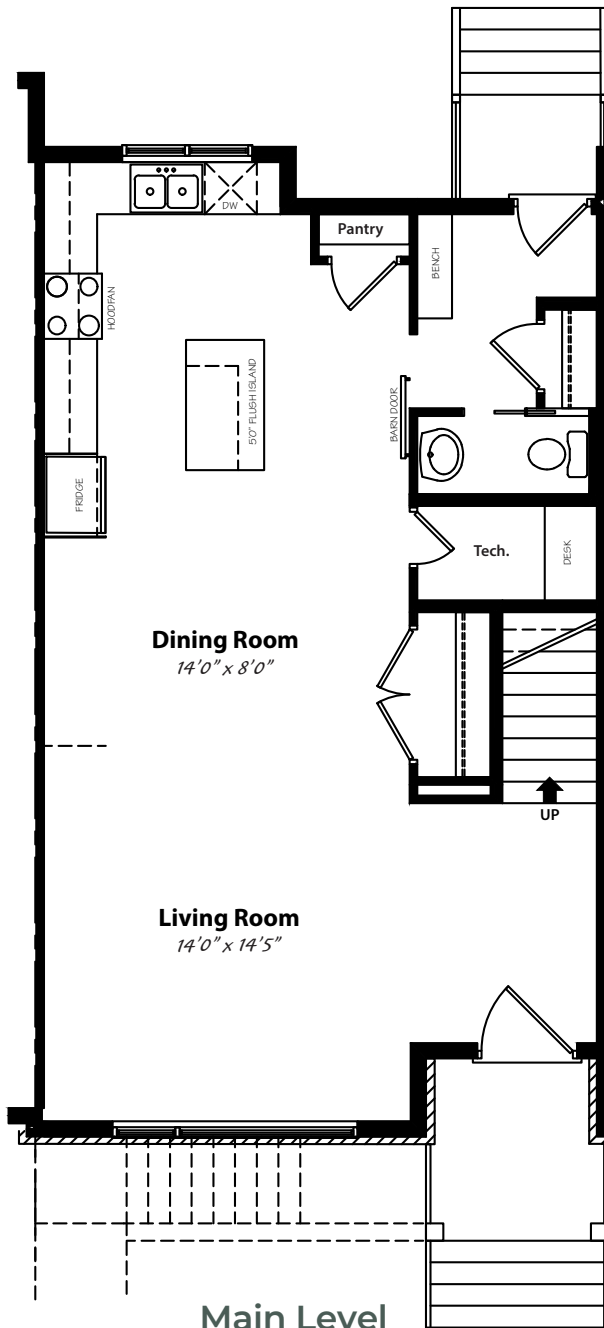

Brooklyn C20

Brooklyn B20

Brooklyn B20

Brooklyn C20

The Brooklyn B20 – Townhome w/ Basement Suite

Main: 3-Bedrooms / 2.5 Bath – 1,490 sq. Ft.

Basement: 2-Bed / 1 Bath – 698 sq. Ft.

Encore[™]
MASTER BUILDER
EXPECT TO BE IMPRESSED

TEL: 780-472-8362
FAX: 780-472-8343

info@encorehomes.ca
EncoreHomes.ca

11344 - 119 Street
Edmonton, AB T5G 2X4

3 Bedroom Townhome w/ 2-Bed Rental Suite
2.5 Bathrooms (+1 in suite)

Main Level
756 sq.ft.

Second Level
734 sq.ft.

Secondary Suite
698 sq.ft.