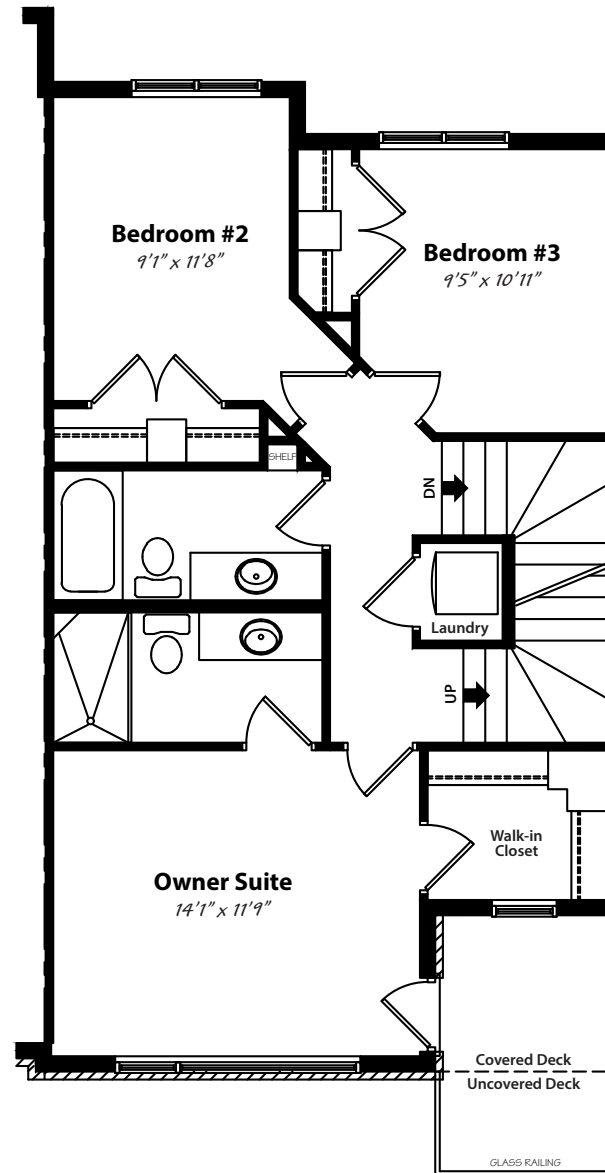

Brooklyn C20

Brooklyn B20

Brooklyn B20

Brooklyn C20

The Brooklyn B20 – Townhome w/ Basement Suite

Main: 3-Bedrooms / 2.5 Bath – 1,490 sq. Ft.

Basement: 2-Bed / 1 Bath – 698 sq. Ft.

Encore[™]
MASTER BUILDER
EXPECT TO BE IMPRESSED

TEL: 780-472-8362
FAX: 780-472-8343

info@encorehomes.ca
EncoreHomes.ca

11344 - 119 Street
Edmonton, AB T5G 2X4

3 Bedroom Townhome w/ 2-Bed Rental Suite
2.5 Bathrooms (+1 in suite)

Main Level
756 sq.ft.

Second Level
734 sq.ft.

Secondary Suite
698 sq.ft.