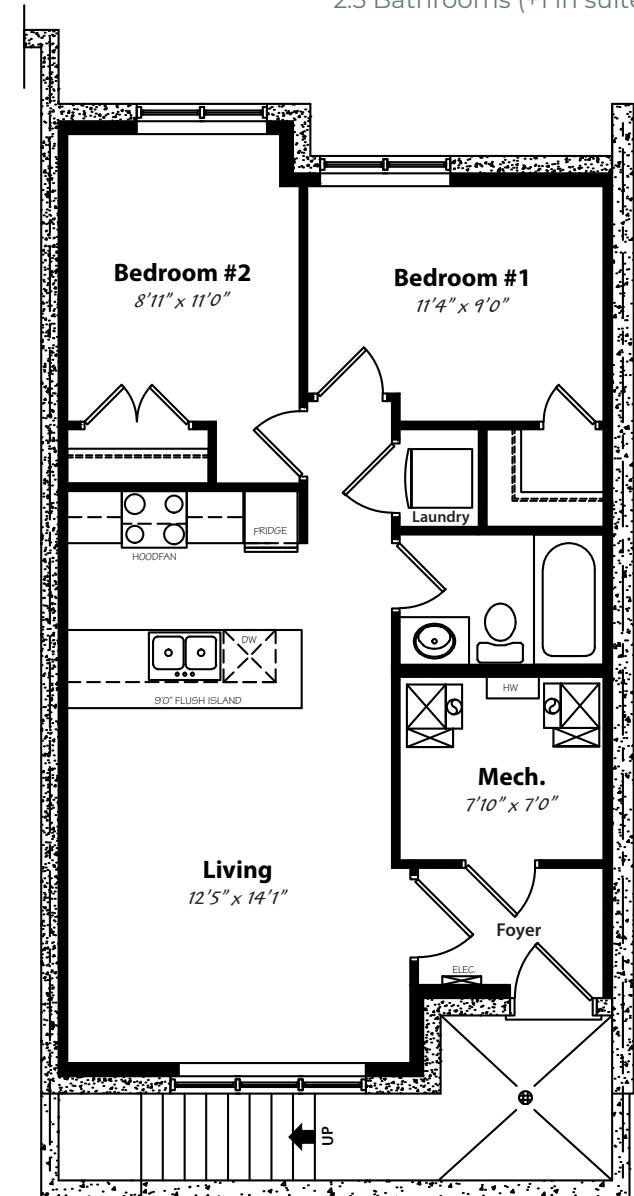

Brooklyn C20

Brooklyn B20

Brooklyn B20

Brooklyn C20

The Brooklyn B20 – Townhome w/ Basement Suite

Main: 3-Bedrooms / 2.5 Bath – 1,490 sq. Ft.

Basement: 2-Bed / 1 Bath – 698 sq. Ft.

Encore[™]
MASTER BUILDER
EXPECT TO BE IMPRESSED

TEL: 780-472-8362
FAX: 780-472-8343

info@encorehomes.ca
EncoreHomes.ca

11344 - 119 Street
Edmonton, AB T5G 2X4

3 Bedroom Townhome w/ 2-Bed Rental Suite
2.5 Bathrooms (+1 in suite)

Main Level
756 sq.ft.

Second Level
734 sq.ft.

Secondary Suite
698 sq.ft.