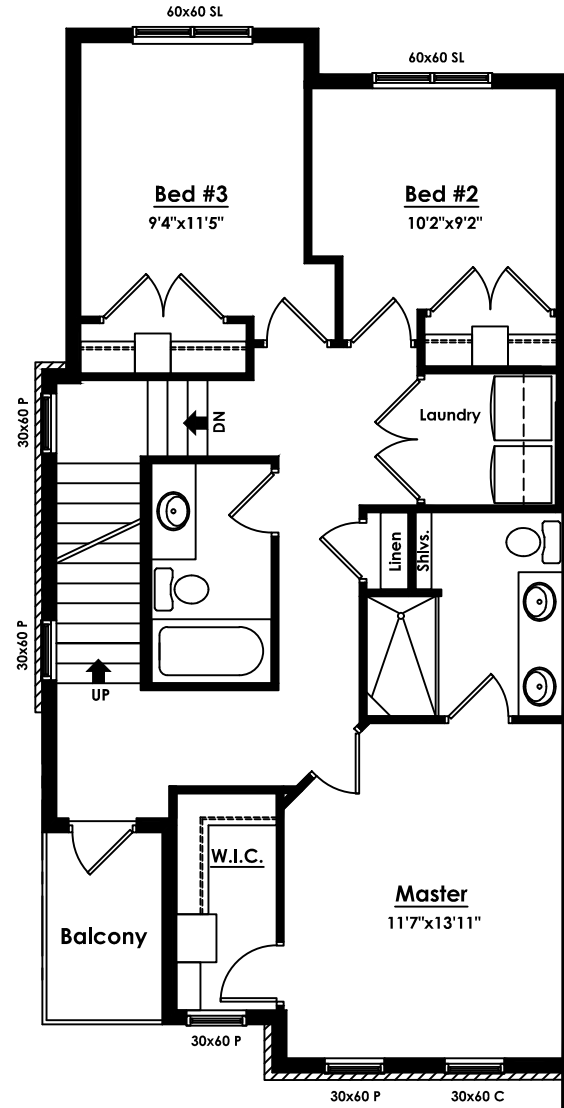

THE BROOKLYN AT Blatchford

UNIT C2 - 1,615 sq.ft. w/ Garden Suite - 540 sq.ft.

ENCOREHOMES.CA

THE BROOKLYN

AT Blatchford

UNIT C2 UNIT B UNIT B UNIT B UNIT A2

Blatchford
The Brooklyn at Blatchford
UNIT C2

Main Floor
9'-1" Ceiling
827 sq. FT.

Second Floor
8'-1" Ceiling
788 sq. FT.

Rooftop Deck
502 sq. FT.