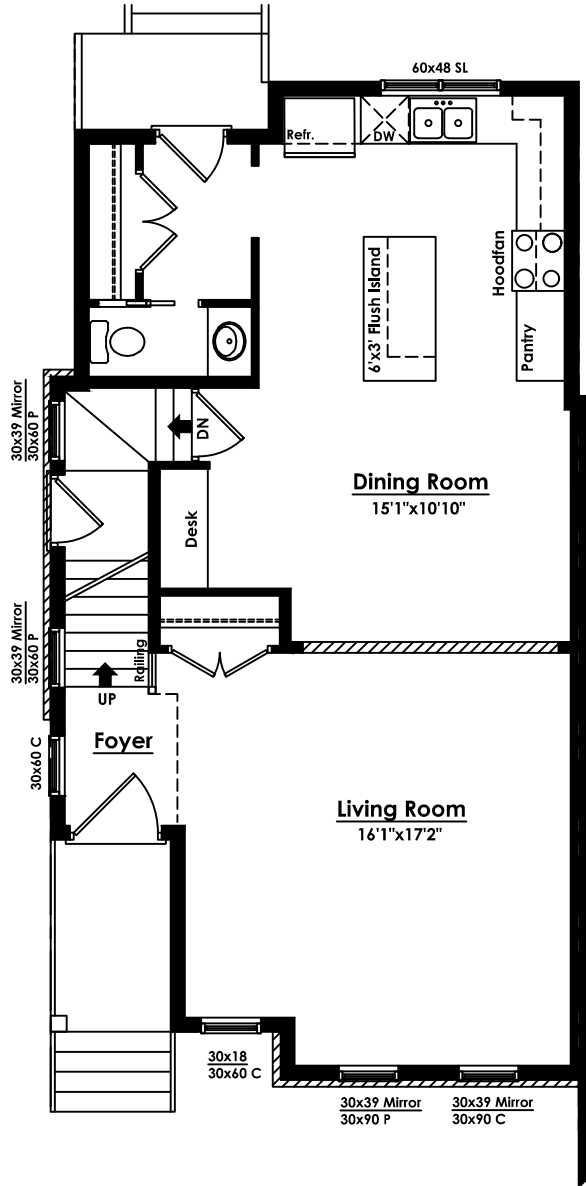

THE BROOKLYN AT Blatchford

UNIT C2 - 1,615 sq.ft. w/ Garden Suite - 540 sq.ft.

ENCOREHOMES.CA

THE BROOKLYN

AT Blatchford

UNIT C2 UNIT B UNIT B UNIT B UNIT A2

Blatchford
The Brooklyn at Blatchford
UNIT C2

Main Floor
9'-1" Ceiling
827 sq. FT.

Second Floor
8'-1" Ceiling
788 sq. FT.

Rooftop Deck
502 sq. FT.