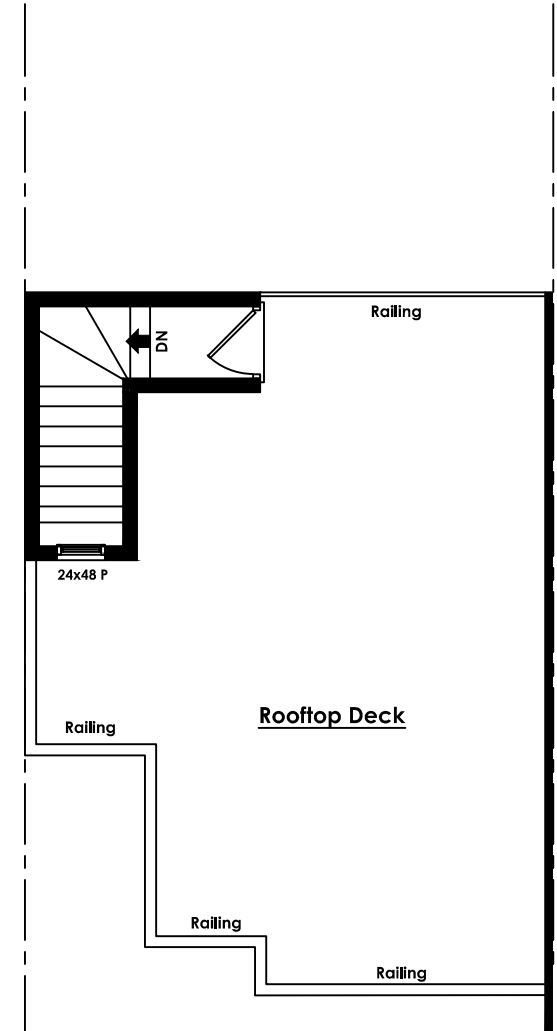

THE BROOKLYN AT Blatchford

UNIT C2 - 1,615 sq.ft. w/ Garden Suite - 540 sq.ft.

ENCOREHOMES.CA

THE BROOKLYN

AT Blatchford

UNIT C2 UNIT B UNIT B UNIT B UNIT A2

Blatchford
The Brooklyn at Blatchford
UNIT C2

Main Floor
9'-1" Ceiling
827 sq. FT.

Second Floor
8'-1" Ceiling
788 sq. FT.

Rooftop Deck
502 sq. FT.