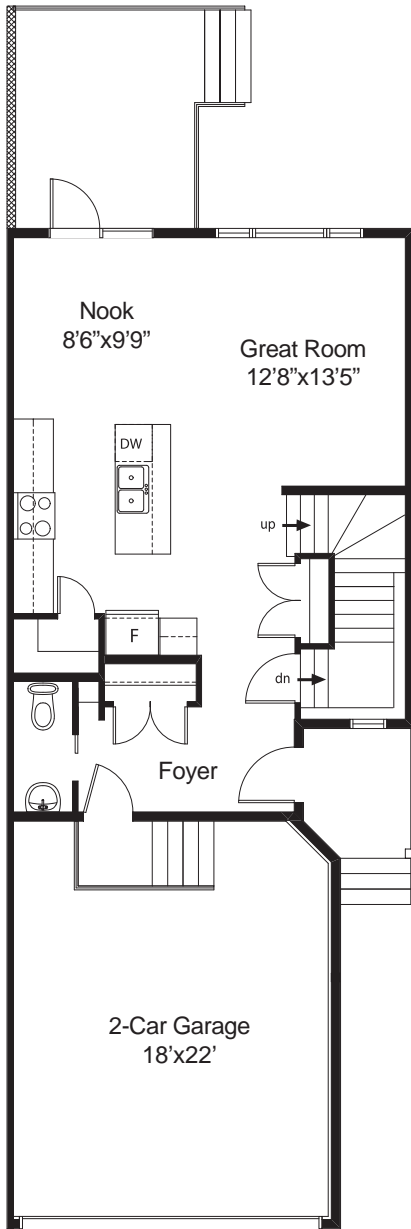

Chelsea B

1,502 sq. ft.
3 Bedroom
2.5 Bath

Chelsea B

Chelsea B

1,502 sq. ft.
3 Bedroom
2.5 Bath

Main Level
675 sq.ft.

Upper Level
827 sq.ft.

09.18