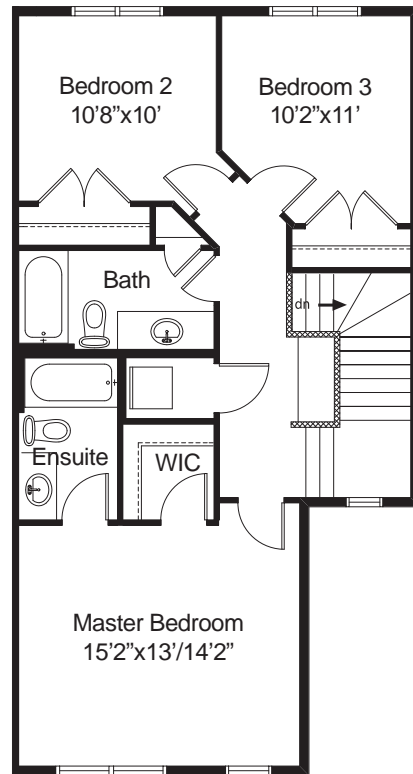

Chelsea B

1,502 sq. ft.
3 Bedroom
2.5 Bath

Chelsea B

Chelsea B

1,502 sq. ft.
3 Bedroom
2.5 Bath

Main Level
675 sq.ft.

Upper Level
827 sq.ft.

09.18