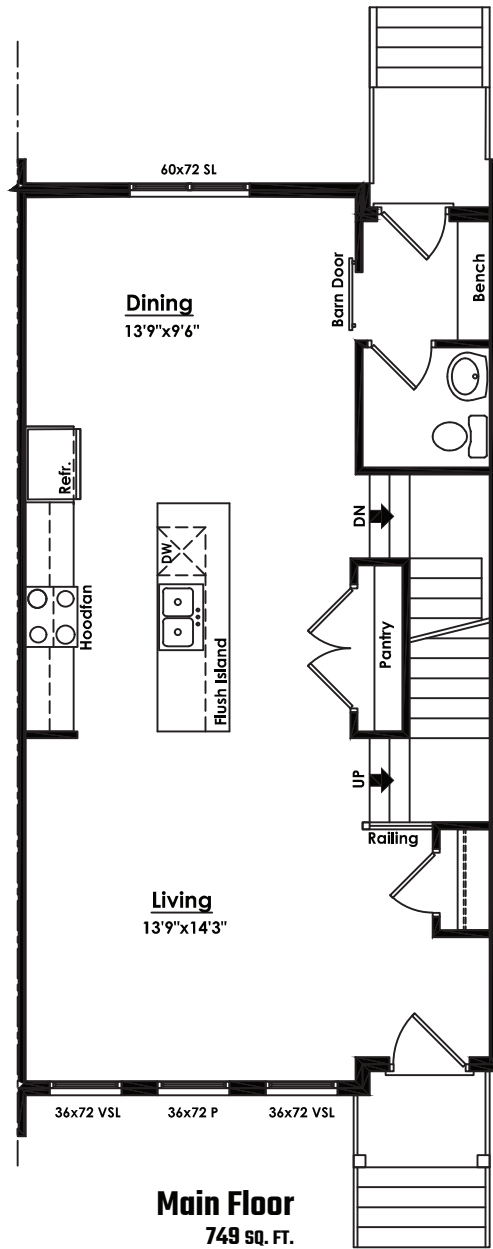

THE SOHO

UNIT B
1,764 SQ. FT.
at Blatchford

Front Elevation
1,764 sq. ft.

THE SOHO UNIT B
1,764 sq. ft.
at Blatchford

NOTE: Floor Plan documents are for sample purposes only. Elevations, dimensions, and layout are all subject to change without notice. Please contact us for details specific to actual properties.