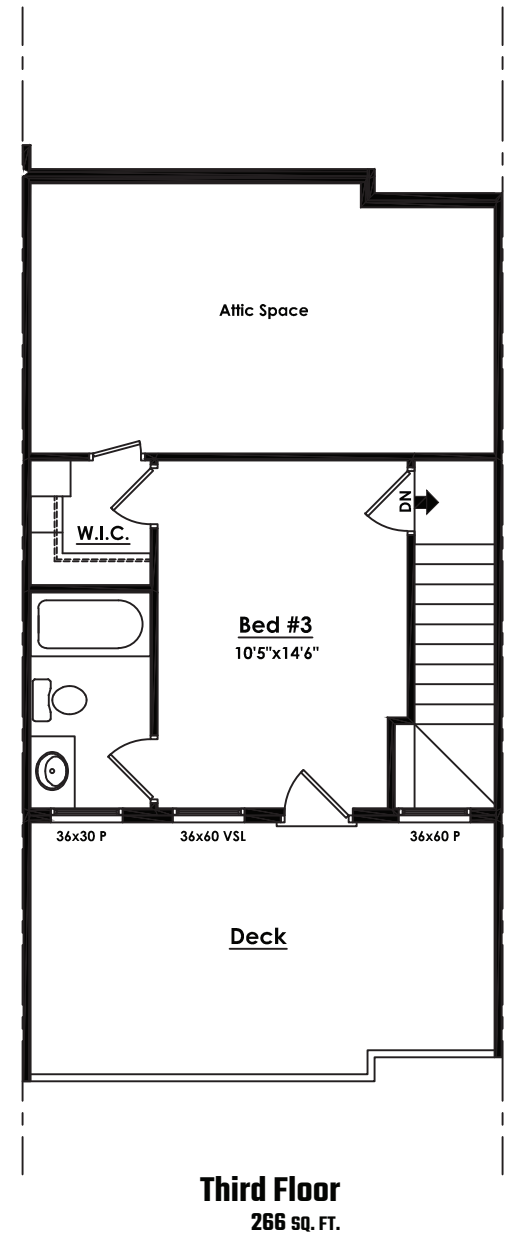

THE SOHO

UNIT B
1,764 SQ. FT.
at Blatchford

Front Elevation
1,764 sq. ft.

THE SOHO UNIT B
1,764 sq. ft.
at Blatchford

NOTE: Floor Plan documents are for sample purposes only. Elevations, dimensions, and layout are all subject to change without notice. Please contact us for details specific to actual properties.