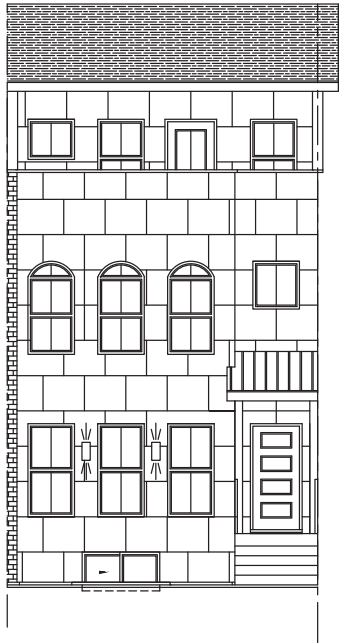

THE SOHO

UNIT B
1,764 SQ. FT.
at Blatchford

Front Elevation
1,764 sq. ft.

THE SOHO UNIT B
1,764 sq. ft.
at Blatchford

NOTE: Floor Plan documents are for sample purposes only. Elevations, dimensions, and layout are all subject to change without notice. Please contact us for details specific to actual properties.