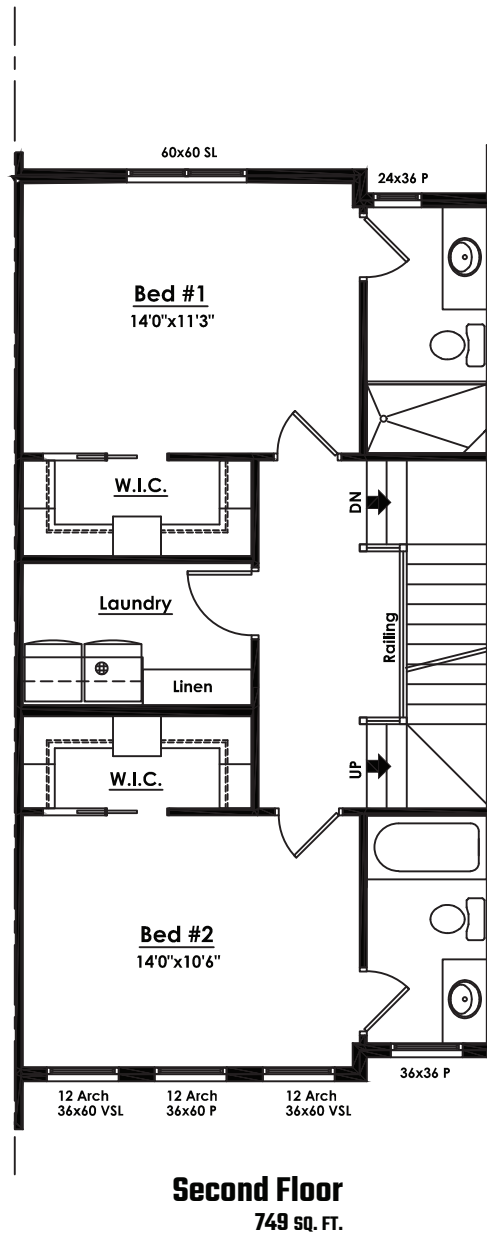

THE SOHO

UNIT B
1,764 SQ. FT.
at Blatchford

Front Elevation
1,764 sq. ft.

THE SOHO UNIT B
1,764 sq. ft.
at Blatchford

NOTE: Floor Plan documents are for sample purposes only. Elevations, dimensions, and layout are all subject to change without notice. Please contact us for details specific to actual properties.