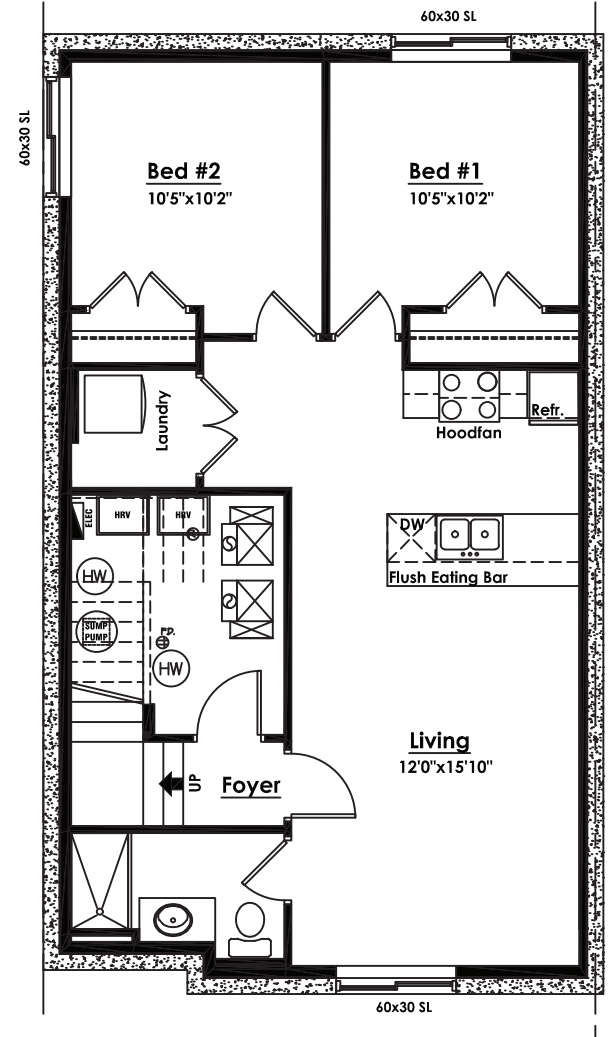

# THE SOHO

at Blatchford

UNIT E w/ 2-Bedroom  
BASEMENT SUITE

Main Unit - 1,784 SQ. FT.

ENCOREHOMES.CA

**Front Elevation**  
1,784 sq. ft.

**THE SOHO** at Blatchford  
**UNIT E w/ 2-Bedroom BASEMENT SUITE**  
Main Unit - 1,784 sq. ft.

NOTE: Floor Plan documents are for sample purposes only. Elevations, dimensions, and layout are all subject to change without notice. Please contact us for details specific to actual properties.