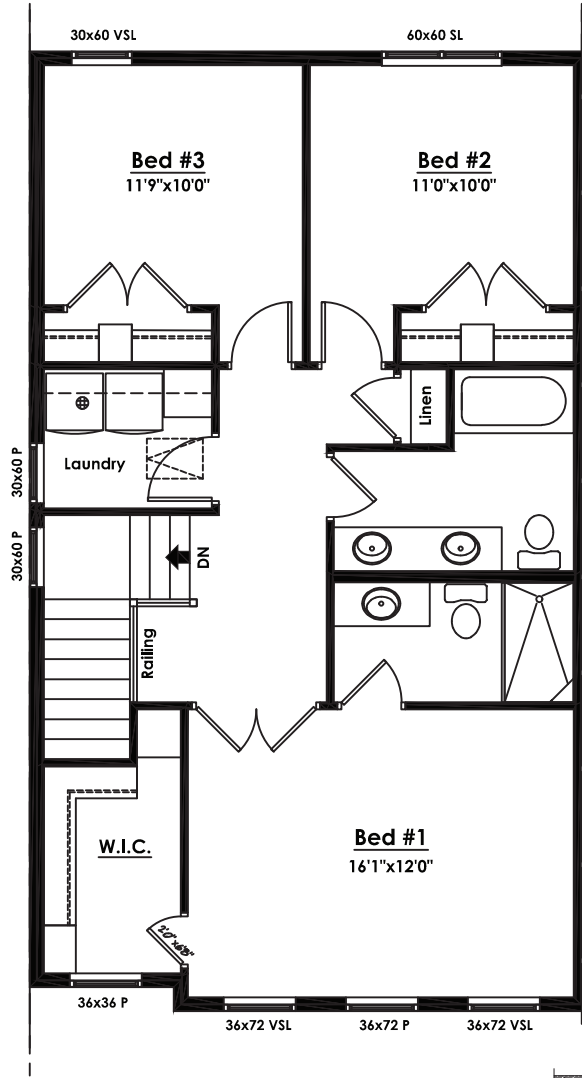

# THE SOHO

at Blatchford

UNIT E w/ 2-Bedroom  
BASEMENT SUITE

Main Unit - 1,784 SQ. FT.

ENCOREHOMES.CA

**Front Elevation**  
1,784 sq. ft.

**THE SOHO** at Blatchford  
**UNIT E w/ 2-Bedroom BASEMENT SUITE**  
Main Unit - 1,784 sq. ft.

NOTE: Floor Plan documents are for sample purposes only. Elevations, dimensions, and layout are all subject to change without notice. Please contact us for details specific to actual properties.