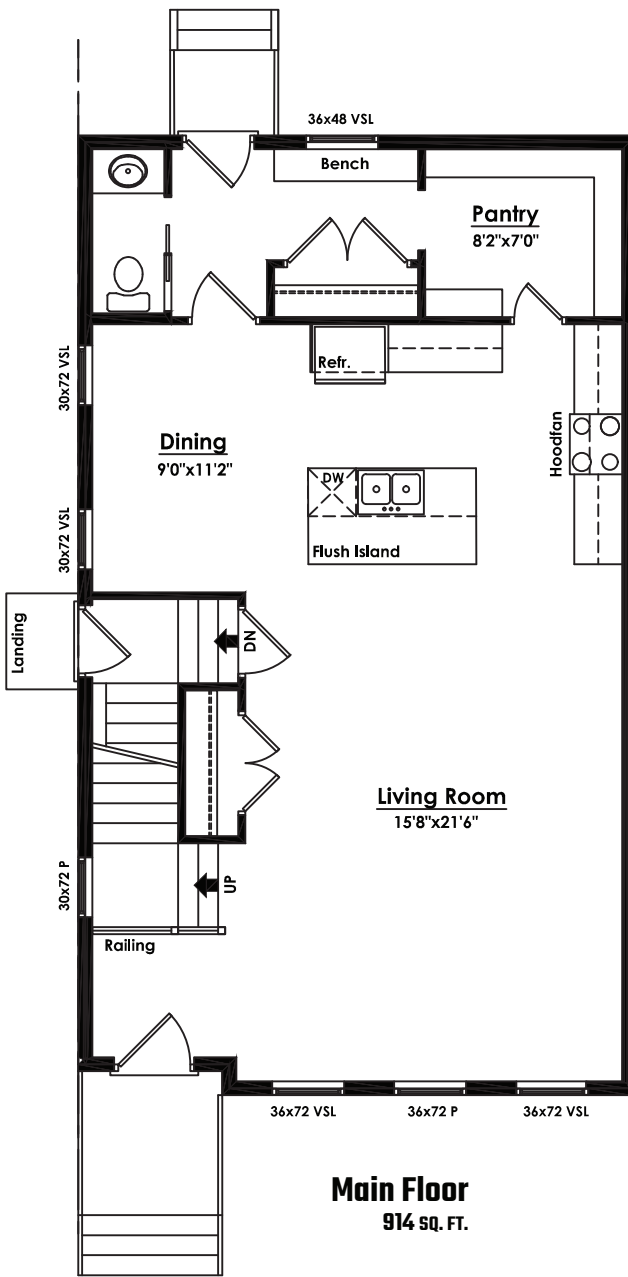

# THE SOHO

at Blatchford

UNIT E w/ 2-Bedroom  
BASEMENT SUITE

Main Unit - 1,784 SQ. FT.

ENCOREHOMES.CA

**Front Elevation**  
1,784 sq. ft.

**THE SOHO** at Blatchford  
**UNIT E w/ 2-Bedroom BASEMENT SUITE**  
Main Unit - 1,784 sq. ft.

NOTE: Floor Plan documents are for sample purposes only. Elevations, dimensions, and layout are all subject to change without notice. Please contact us for details specific to actual properties.